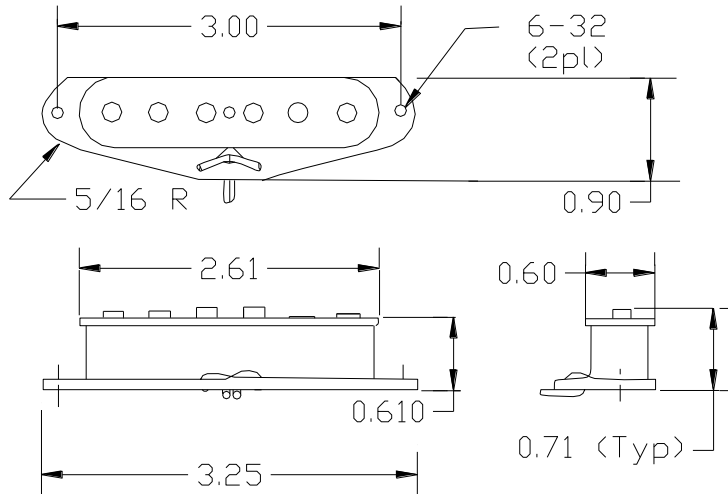

Product Dimensions

(all dimensions in inches)

Single Coil Pickup Dimensions - Type S (Fits Stratocaster and similar)

Humbucker Pickup Dimensions - Type H (Fits Les Paul and similar)