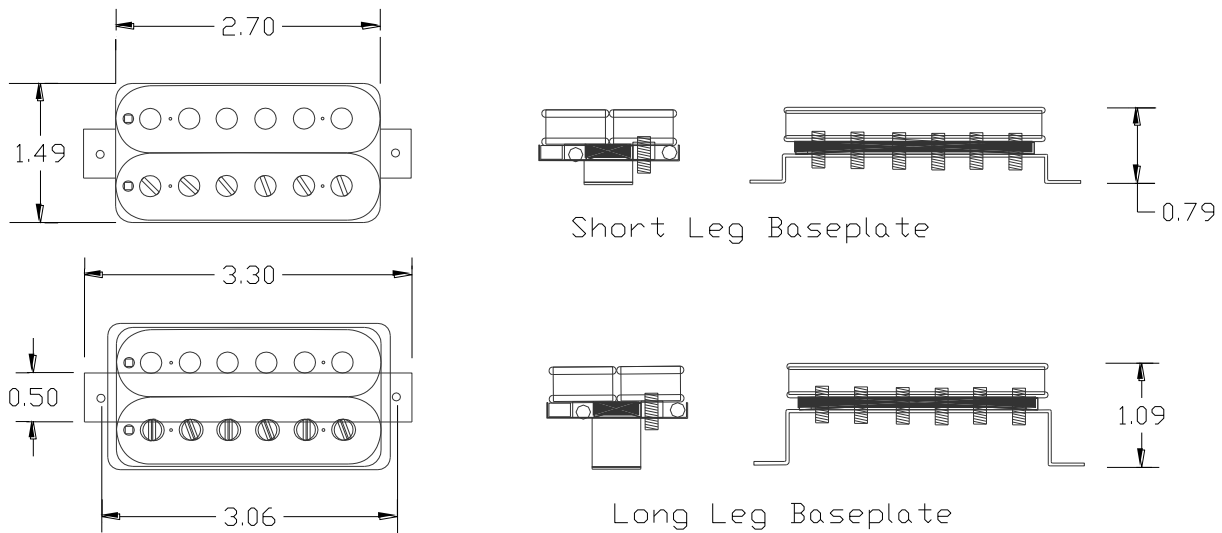

Product Dimensions

(all dimensions in inches)

Single Coil Pickup Dimensions - Type S (Fits Stratocaster and similar)

Humbucker Pickup Dimensions - Type H (Fits Les Paul and similar)